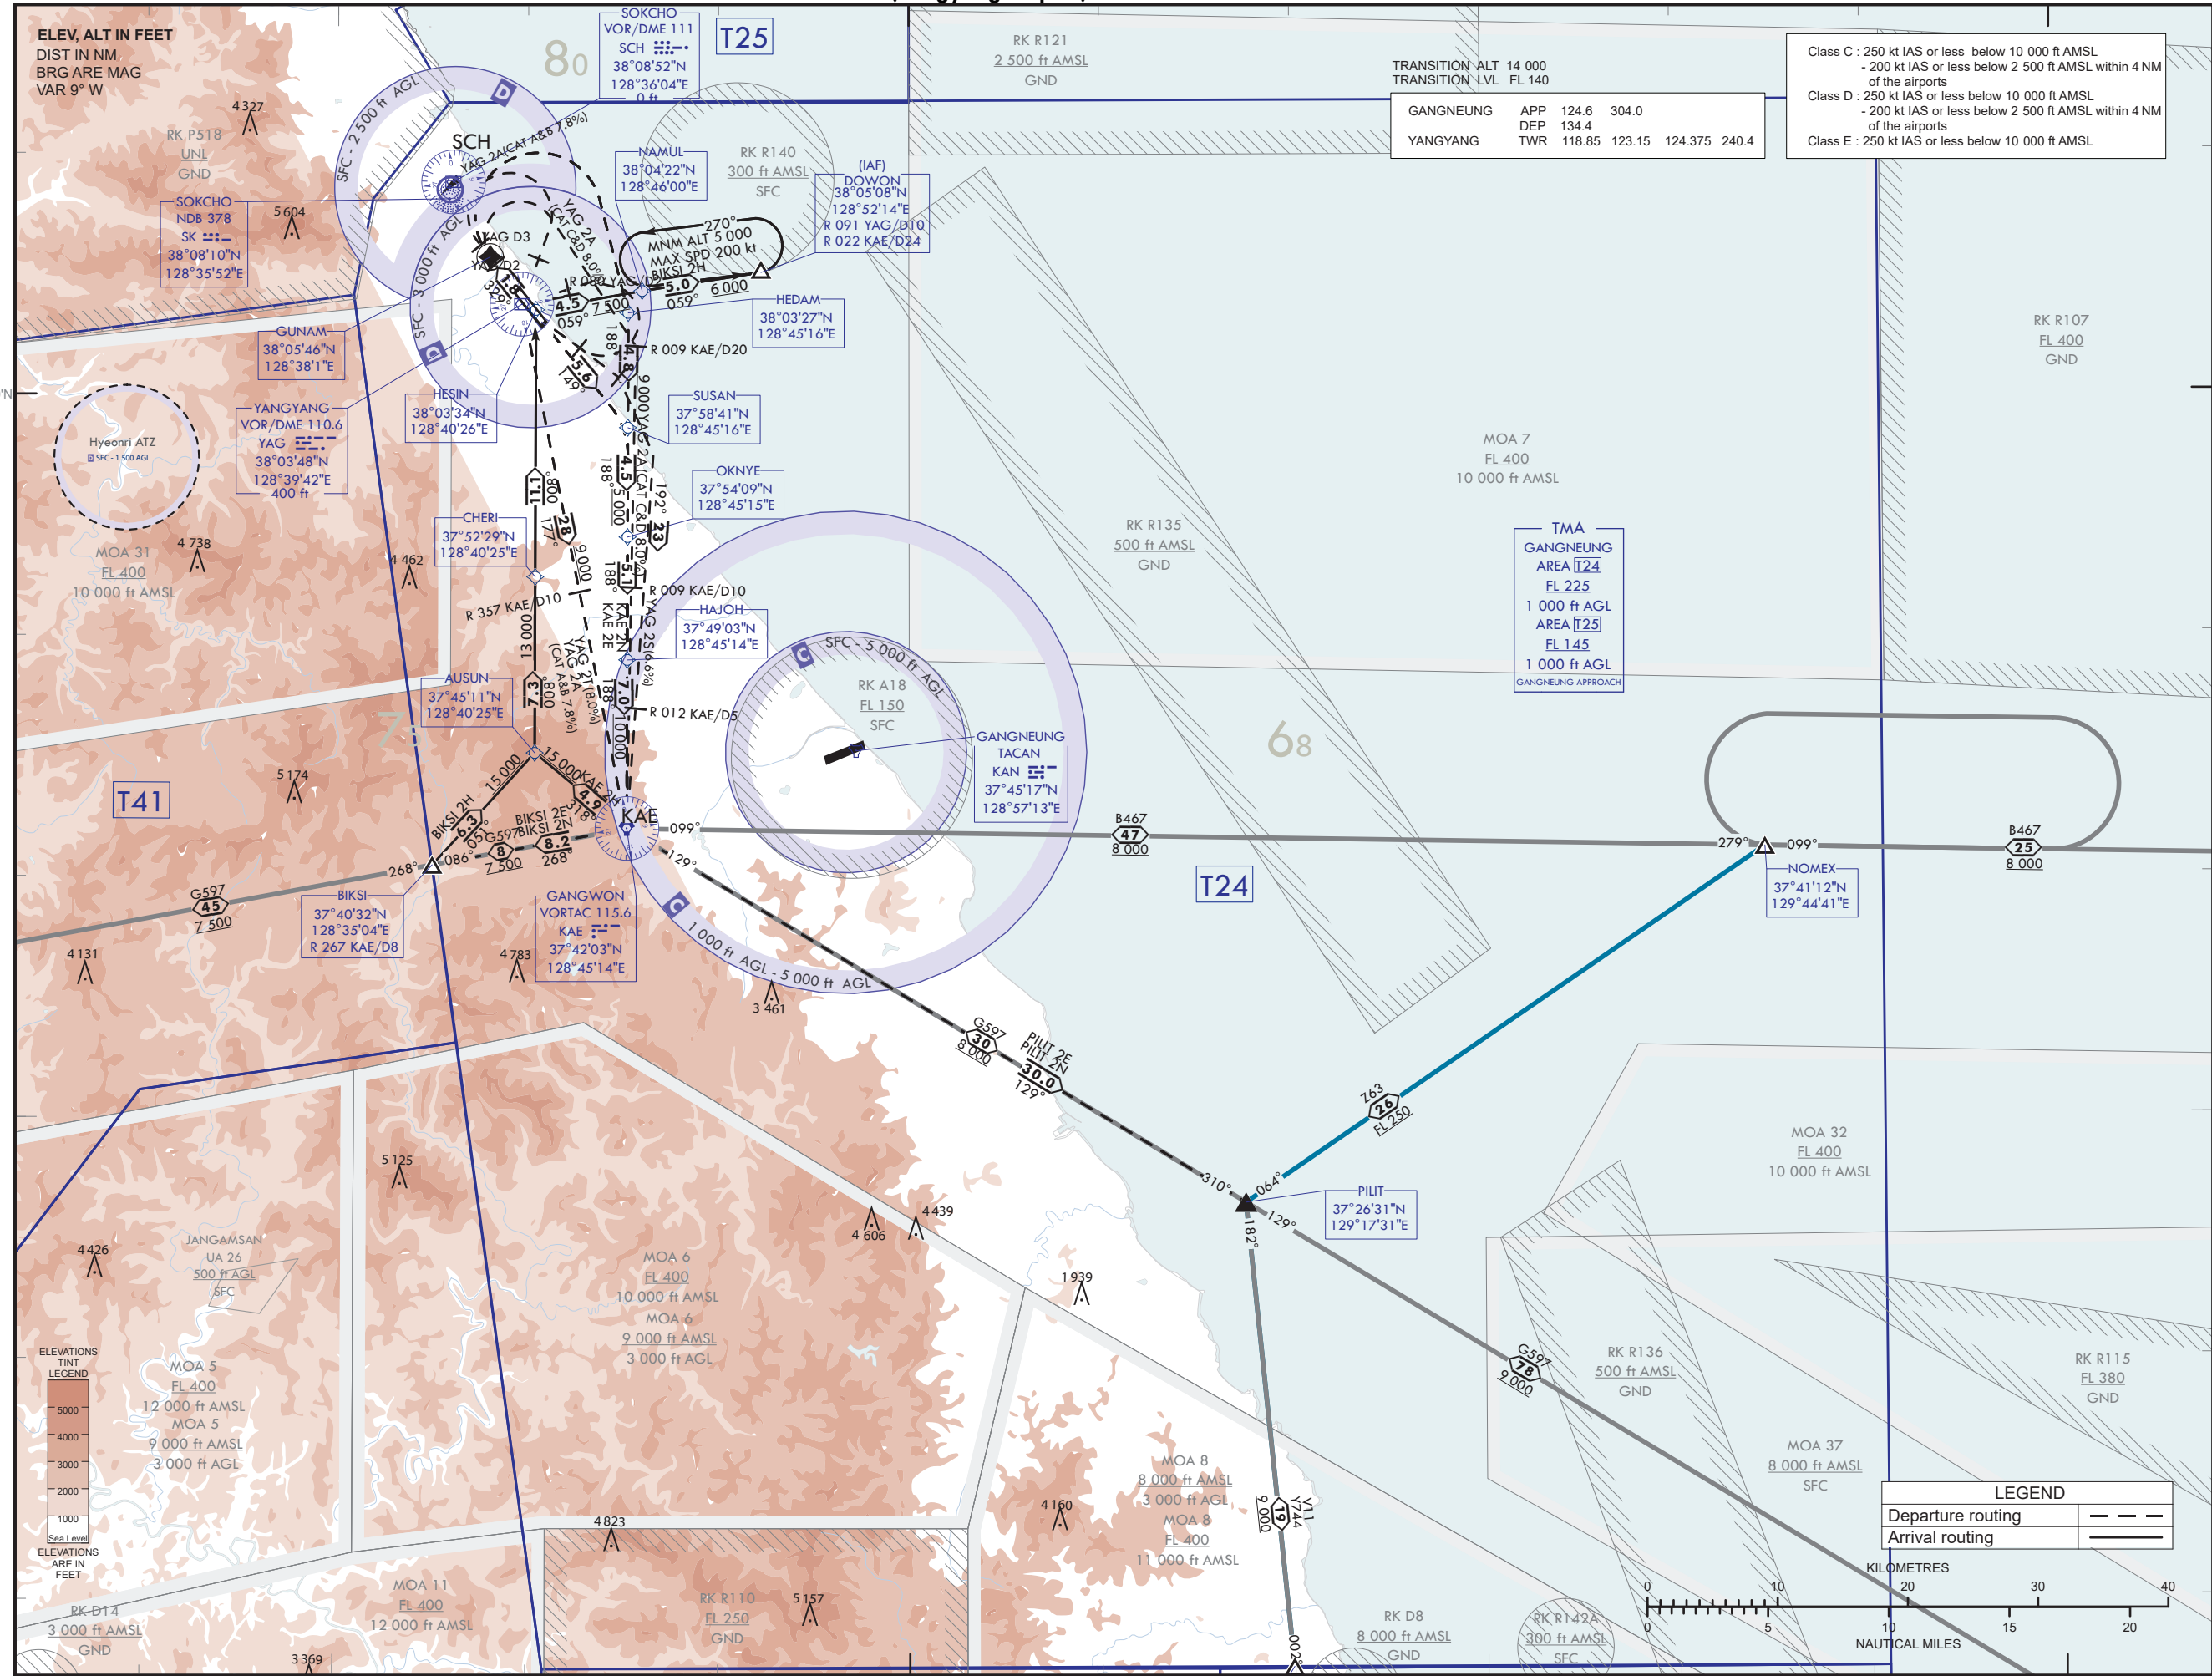

AREA CHART - ICAO(DEPARTURE AND TRANSIT)

TMA GANGNEUNG(Yangyang Airport)

PUBLISHED BY THE OFFICE OF CIVIL AVIATION, MINISTRY OF LAND, INFRASTRUCTURE AND TRANSPORT, REPUBLIC OF KOREA

Change : Amended coordinate format.